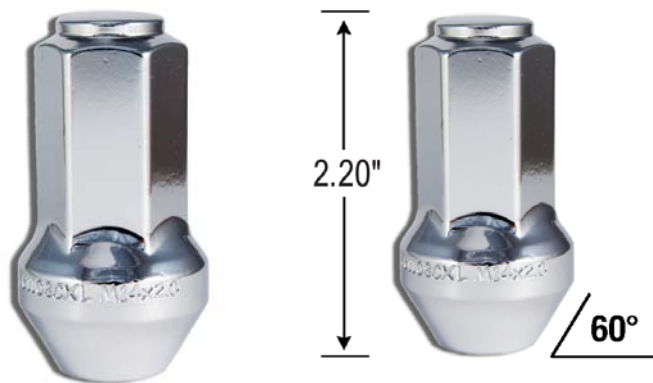

Wheel, Trailer Components
and Automotive Parts Specialists
Since 1911

PIONEER RIM & WHEEL CO

**DON'T
FORGET**

GORILLA ACORN NUTS

DUPLEX ACORN BULGE

Chrysler/Dodge OE Solid Lug Nut Replacement

Part #
66148DX
14mm x 1.5

List Ea:
\$6.81
Jobber Ea:
\$3.40

ACORN BULGE EXTRA LONG

Ford OE Solid Lug Nut Replacement

Part #
61108CXL
14mm x 2.0

List Ea:
\$8.51
Jobber Ea:
\$4.25

f.o.b. our warehouses
PRICES SUBJECT TO CHANGE WITHOUT NOTICE